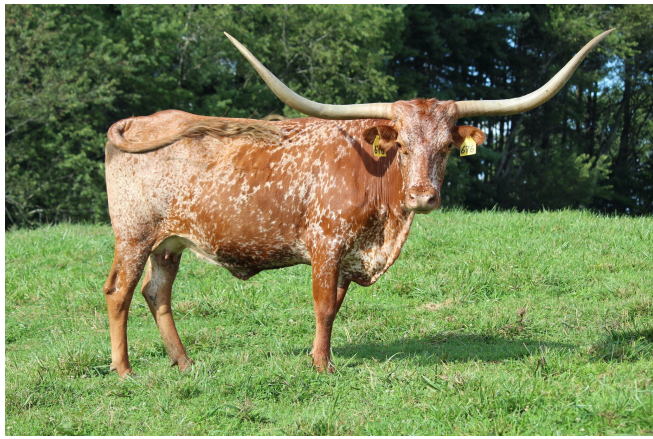

# M ARROW KELLY BELLE

**Date of Birth:** 03/13/2012  
**Registration 1:** CI285847\*  
**Breeder:** Ron & Barbara Marquess  
**Owner:** Leonard New River Ranch

Courtesy of Bear Davidson

TTT: 72.5000 on 06/08/2022

ZD KELLY

M ARROW KELLY BELLE

M Arrow Red Bells

DIAMOND W PAY CASH

DIAMOND W PAY CHEX

Diamond W 9811

TABASCO

SR EMPEROR'S BRENDA