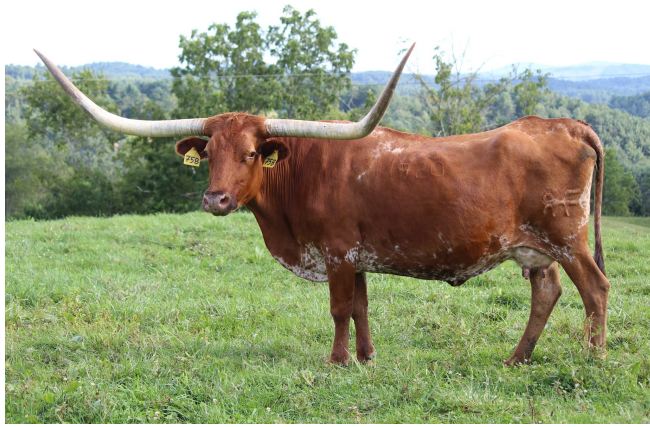

# RHF SHARPCHEX

Date of Birth: 10/22/2009  
Registration 1: CI268644\*  
Breeder: Jim & Barbara Atwell  
Owner: Leonard New River Ranch

Courtesy of Bear Davidson

TTT: 78.5000 on 02/08/2024

703 RHF SHARP SHOOTER

Top Caliber

HUNTS COMMAND RESPECT

HASHBROWN

KELO CHEX BL039

RUTLEDGE'S TWILIGHT

CIRCLE K DONOVAN

MISS QUIXOTE ESPECIAL

Gold Rush