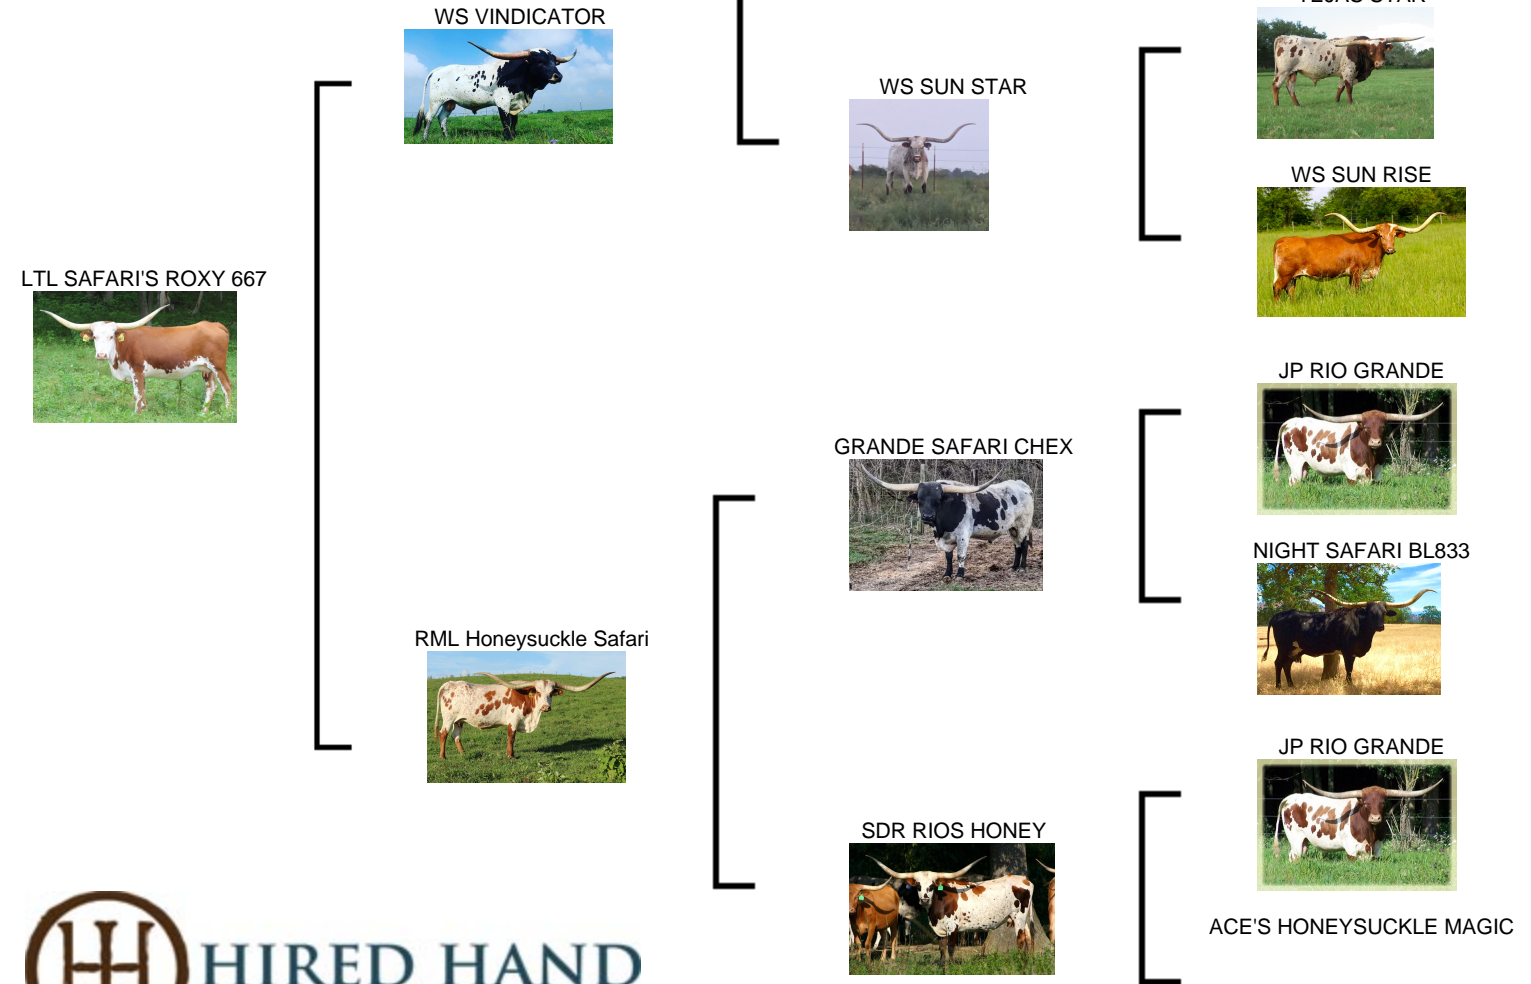

Courtesy of LNRR/Savanna Smith

## LTL SAFARI'S ROXY 667

**Date of Birth:** 05/01/2018  
**Registration 1:** CI334156  
**Breeder:** Leonard New River Ranch  
**Owner:** Leonard New River Ranch

**Total Horn:** 79.7500 on 09/21/2022  
**TTT:** 70.7500 on 09/21/2022